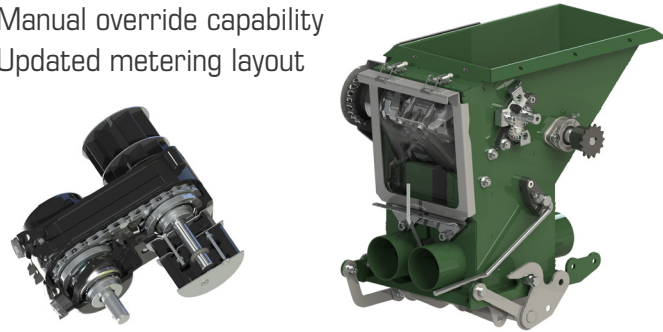

(SITE LOCATIONS, DATES AND TIMES TO BE RELEASED ON OUR WEBSITE AND SOCIAL MEDIA)

TERRITORY PLANTER

9 METRE, 250MM SPACING, DOUBLE SHOOT WITH PAIRED ROW POINT

- Ground following - 450mm vertical travel
- Quick depth setting system - 6mm (125mm depth)
- Hydraulic downforce - up to 700lb break out force
- High trash flow capacity
- Clamp pivot system for longevity
- Press wheel downforce control

30 SERIES AIRSEEDER

14,000 TRAILING STEERABLE QUAD, 2 BIN, SECTIONAL CONTROL WITH AIR DAMPENING SYSTEM AND SMALL SEED DIRECT INJECTION

- Individual spool sensor system
- Electric actuation to engage/disengage
- X35 VR ground drive rate control
- Manual override capability
- Updated metering layout